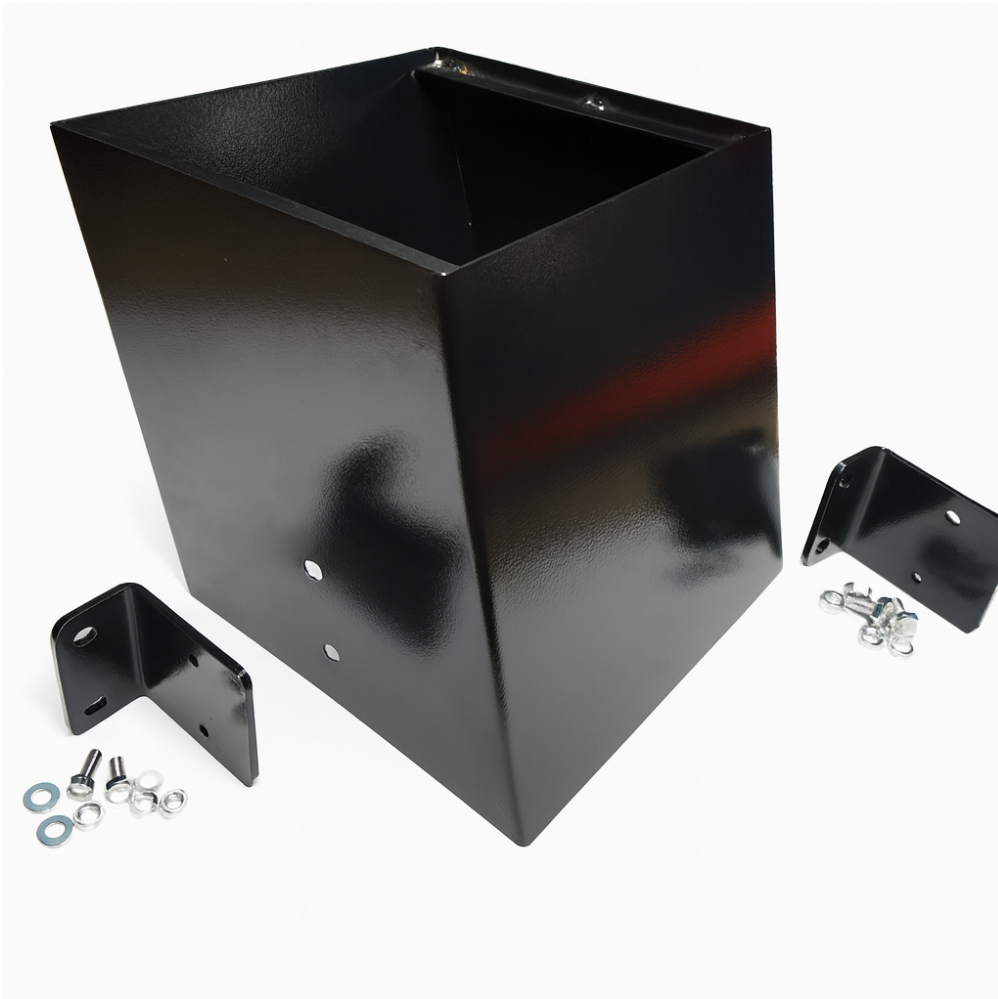

# Column cover set (2 pieces) ATH-Pure Lift 2.40 (A) 230V/400V

## Product Images

---

## Additional Information

---

Overall height

25 cm