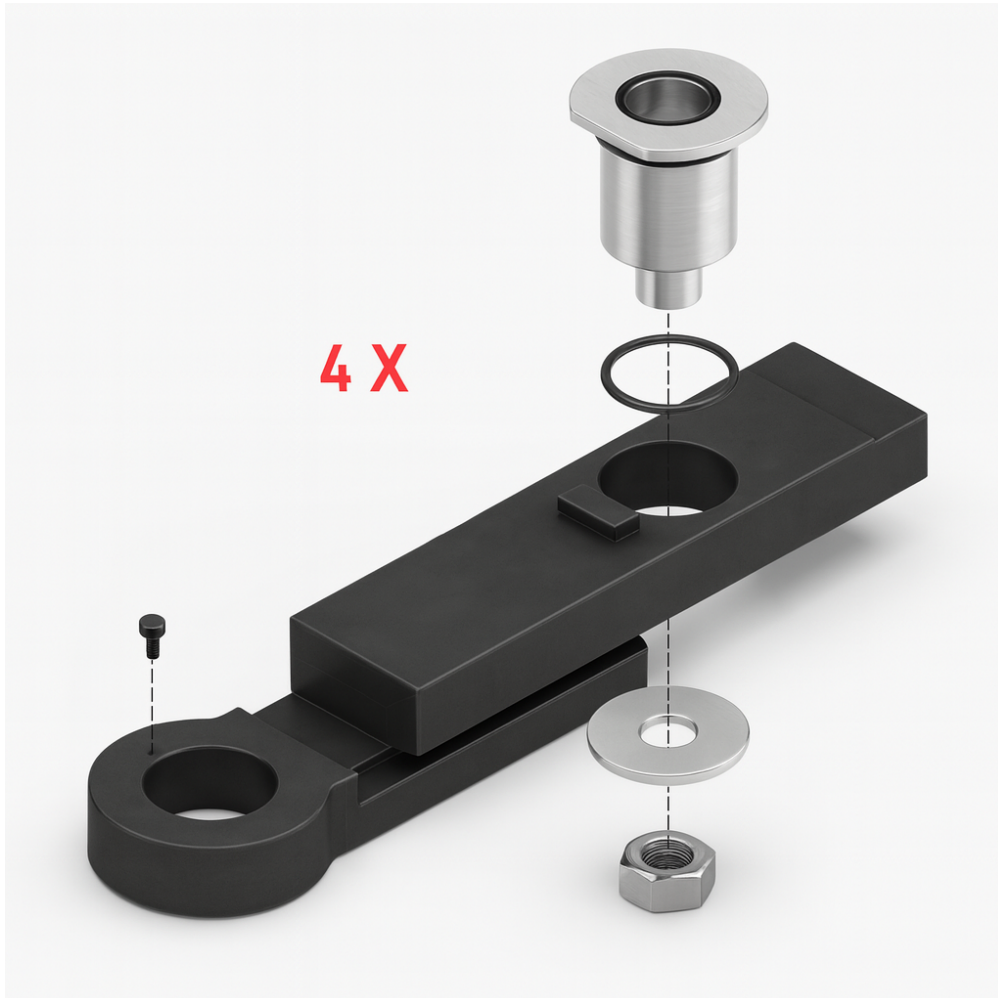

Tragarm-Verlängerung-Set 2.55XL (1 Set = 4 Stück)

Product Images

Additional Information

Overall height

5 cm