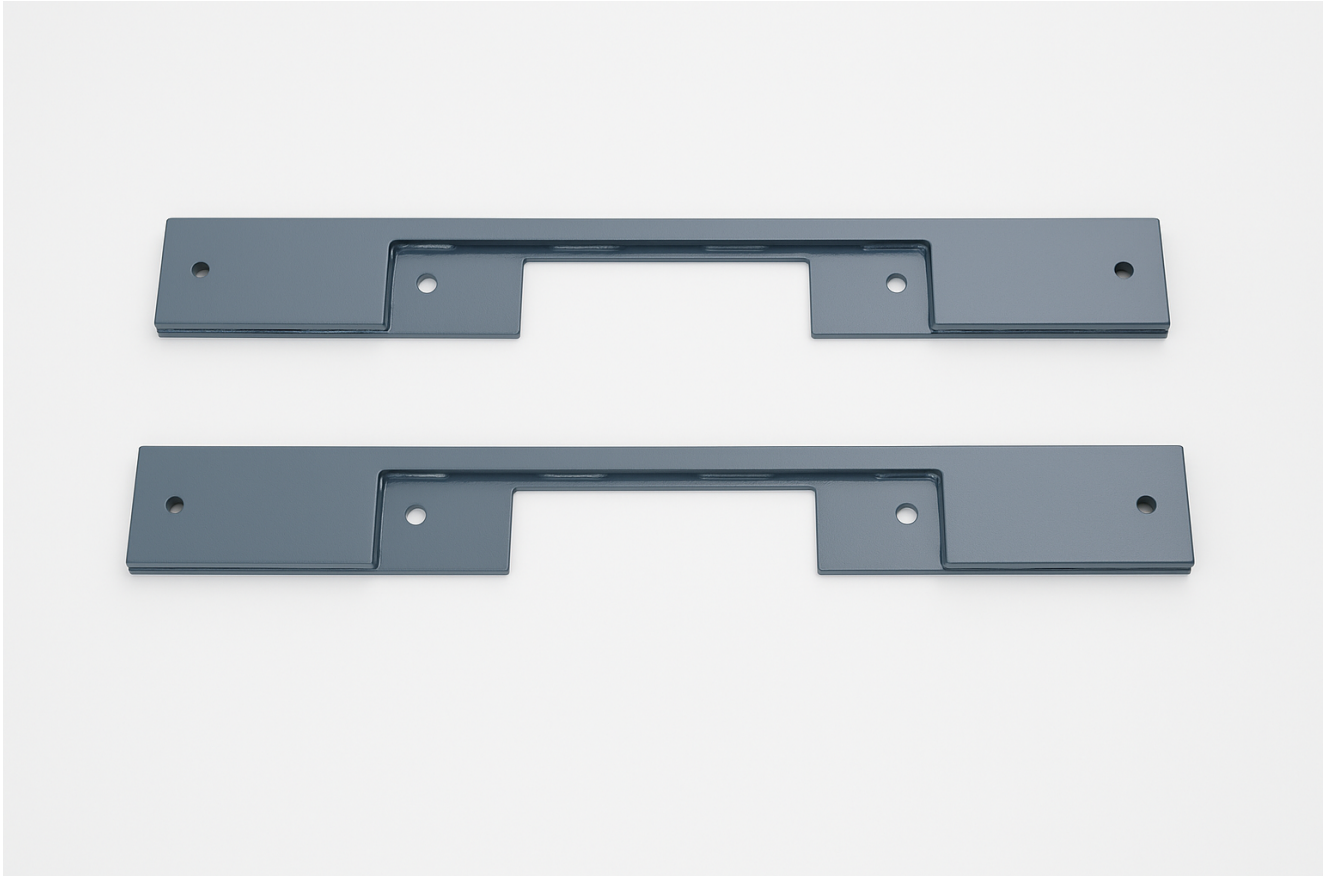

# Additional anchoring set for 2-post lift (Comfort 3-4t)

## Product Images

---

## Additional Information

---

Overall height

15 cm